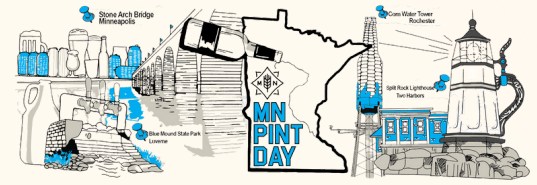

HOW TO ORDER MN PINT DAY PINTS TO A SHIPPING HUB

This year, four breweries volunteered to act as shipping hubs for their regions. Thank you to everyone who volunteered!

- Shipping to a Hub can decrease shipping costs!
- **Put your Hub's address as your delivery address when you place your order on Grandstand's site!**
- Everyone shipping to a Hub will be sent detailed instructions for pickup; connect with your Hub to coordinate a time to pick up your glassware before MN Pint Day! (Hubs are not responsible for delivering or holding your glassware past MN Pint Day!)
- You may also ship directly to your brewery.

Shipping Hub Locations

Central Hub | Jack Pine Brewery

15593 Edgewood Drive Baxter, MN 56425

South East Hub | Little Thistle Brewing

2031 14th St NW Rochester, MN 55901

North East Hub | Ursa Minor Brewing

202 S 26th Ave West Duluth, MN 55806